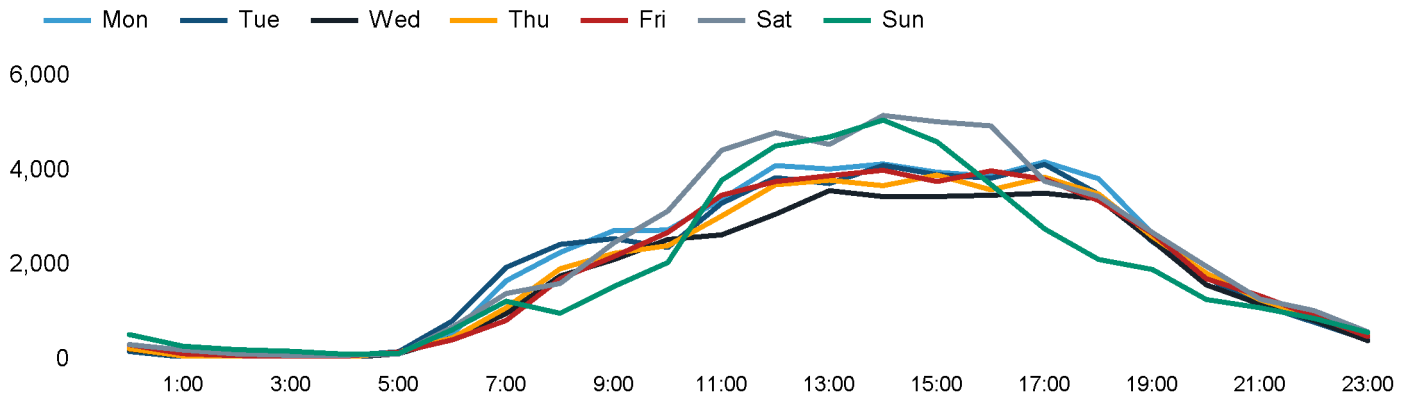

Footfall Counts by hour