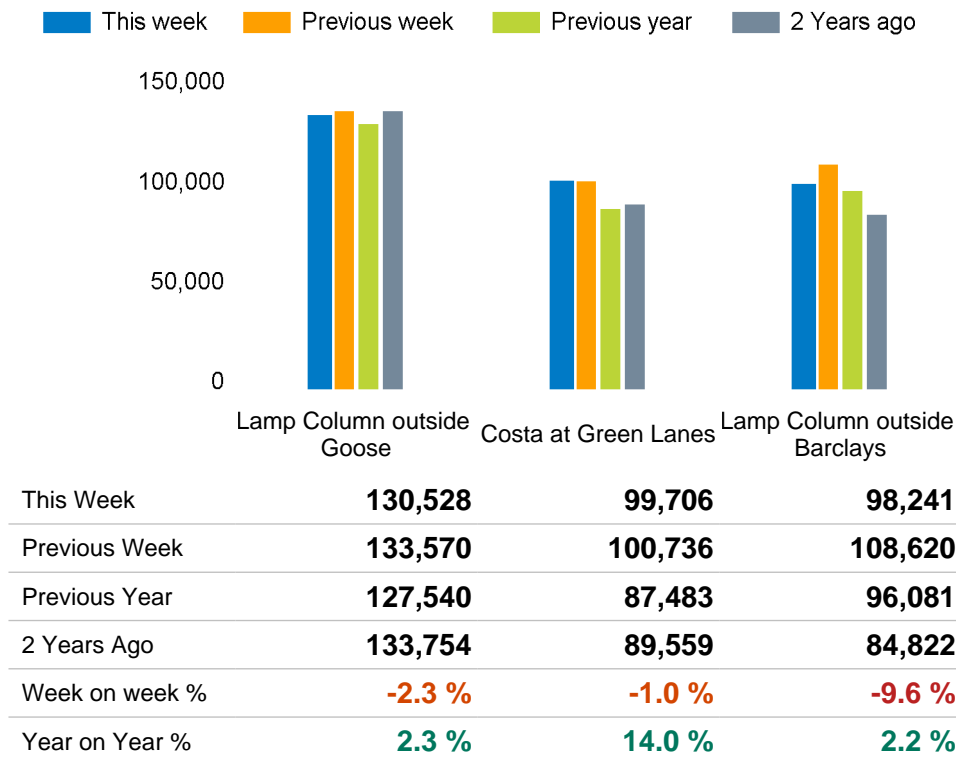

Footfall Counts by location