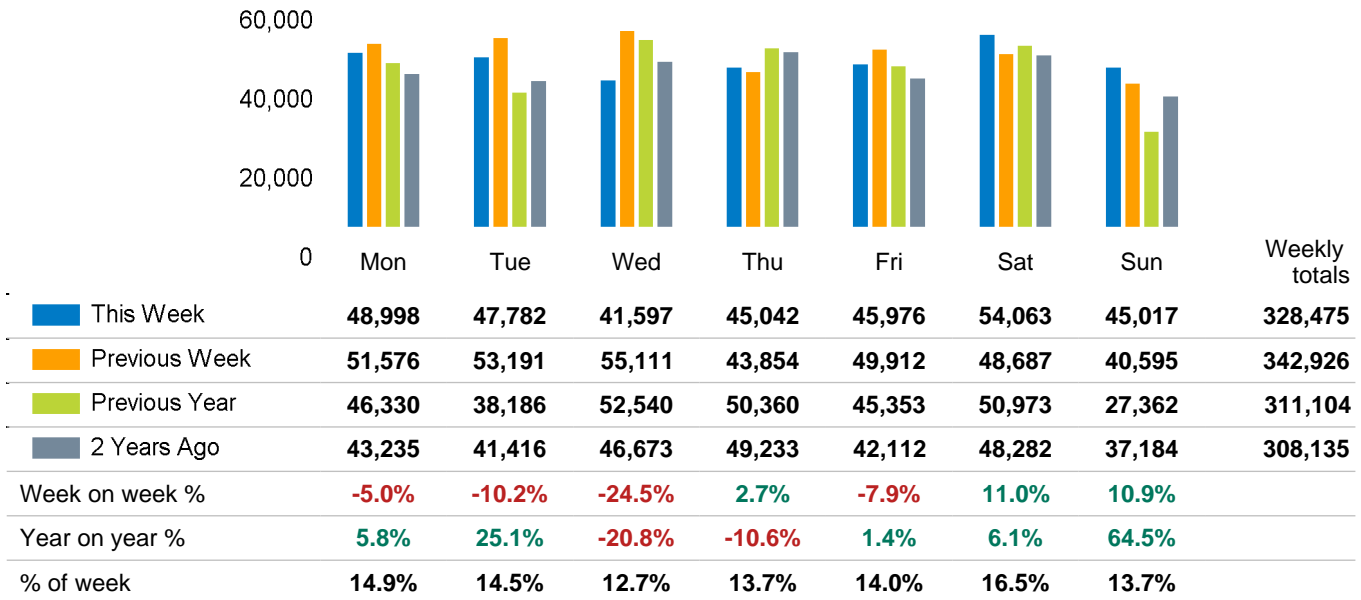

Footfall Counts by day