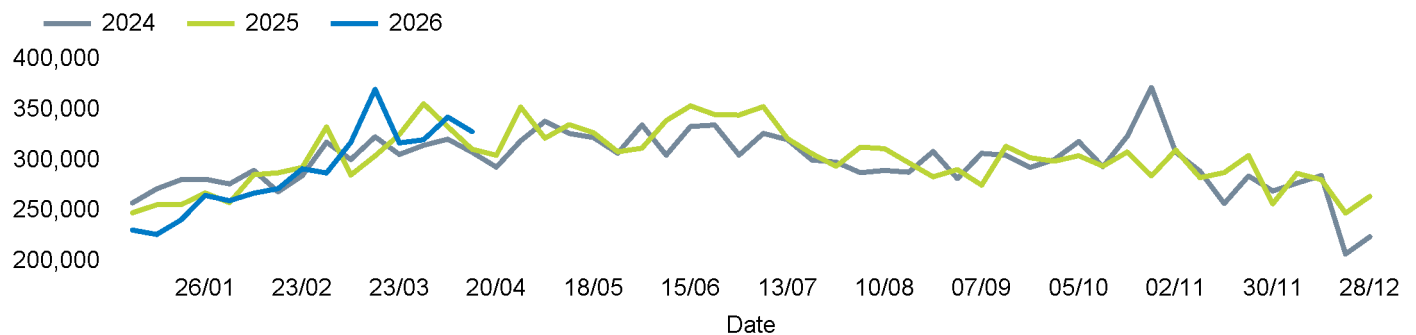

Footfall Counts by week