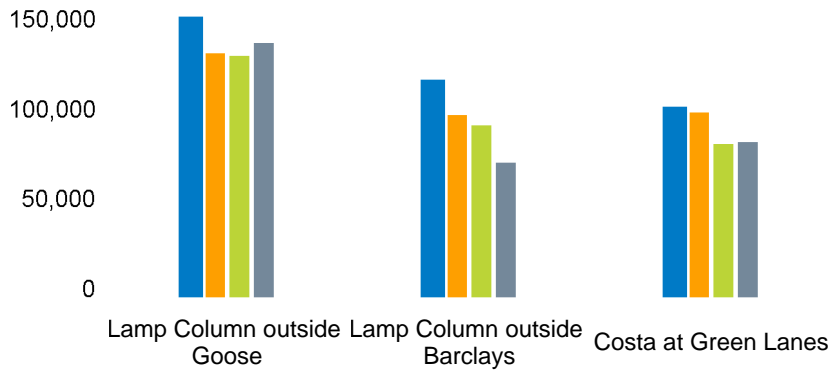

Footfall Counts by week

■ This Week ■ Previous Year
■ Previous Week ■ 2 Years Ago

Weather

	Mon	Tue	Wed	Thu	Fri	Sat	Sun
This week	16°	14°	16°	19°	19°	22°	20°
Previous week	16°	17°	17°	18°	18°	18°	17°
Previous year	16°	17°	17°	16°	16°	18°	21°

Footfall Counts by day

Footfall Counts by hour

Footfall Counts by week

Footfall Counts by location

■ This week
 ■ Previous week
 ■ Previous year
 ■ 2 Years ago

This Week	148,449	115,547	101,518
Previous Week	130,528	98,241	99,706
Previous Year	129,265	92,814	83,040
2 Years Ago	136,036	73,248	84,119
Week on week %	13.7 %	17.6 %	1.8 %
Year on Year %	14.8 %	24.5 %	22.3 %

Footfall Counts by location

■ Lamp Column outside Goose, 40.6 %
■ Lamp Column outside Barclays, 31.6 %
■ Costa at Green Lanes, 27.8 %

Reporting dates

This week - 20 April 2026 - 26 April 2026

Year to Date % change is the annual % change in footfall from week 1 of the current reporting year compared to the same period last year.
05 January 2026 - 26 April 2026 vs 06 January 2025 - 27 April 2025