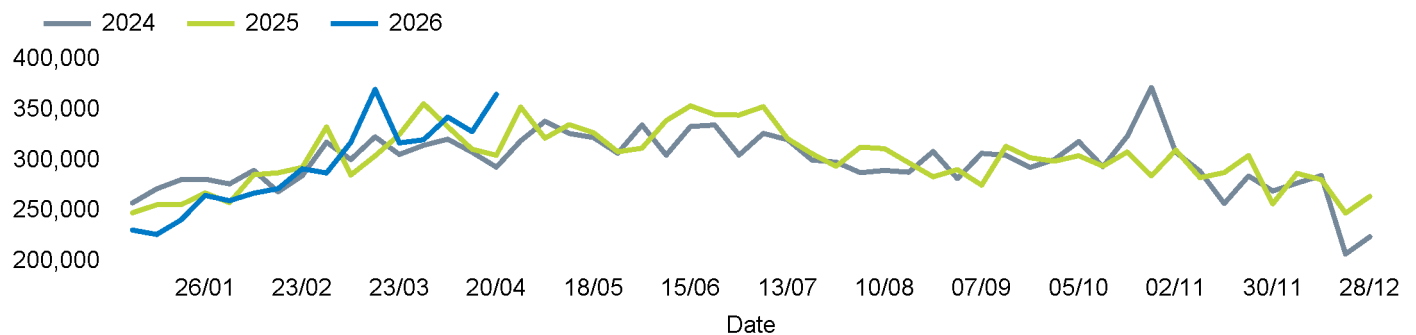

The total number of visitors to Future Wood Green BID for the last 52 weeks is 15,730,482 which is 1.2% up on the previous year.

The total number of visitors for the year to date is 4,706,841 which is 0% up on the previous year.

The total number of visitors to Future Wood Green BID in week commencing 20 April 2026 was 365,514.

The busiest day in week commencing 20 April 2026 was Saturday with 68,261 visitors.

The peak hour of the week was 14:00 on Saturday 25 April 2026 with footfall of 6,697.

Footfall Counts by week

■ This Week ■ Previous Year
■ Previous Week ■ 2 Years Ago

Weather

	Mon	Tue	Wed	Thu	Fri	Sat	Sun
This week	16°	14°	16°	19°	19°	22°	20°
Previous week	16°	17°	17°	18°	18°	18°	17°
Previous year	16°	17°	17°	16°	16°	18°	21°

Footfall Counts by day

Footfall Counts by hour

Footfall Counts by week

Footfall Counts by location

■ This week
 ■ Previous week
 ■ Previous year
 ■ 2 Years ago

This Week	148,449	115,547	101,518
Previous Week	130,528	98,241	99,706
Previous Year	129,265	92,814	83,040
2 Years Ago	136,036	73,248	84,119
Week on week %	13.7 %	17.6 %	1.8 %
Year on Year %	14.8 %	24.5 %	22.3 %