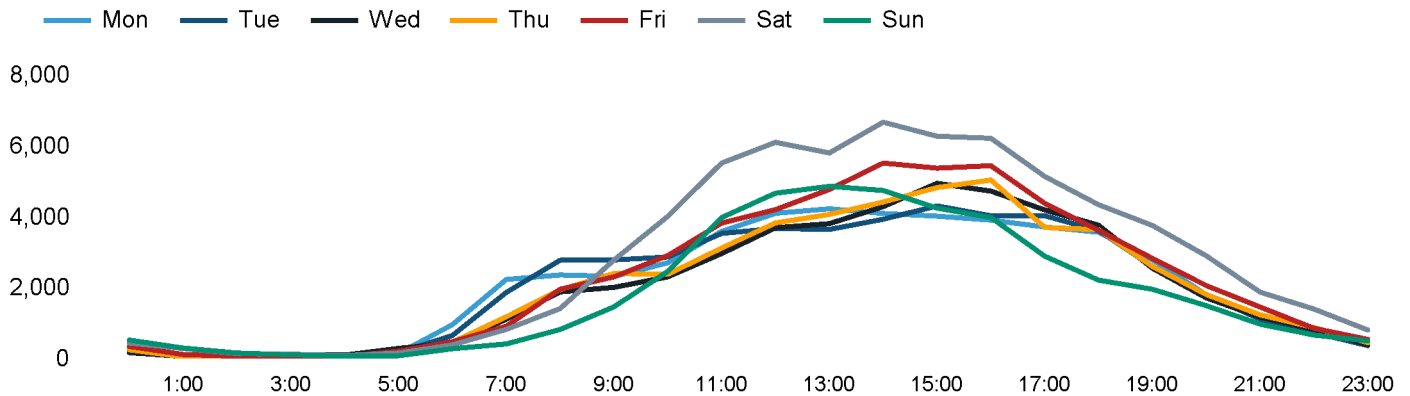

Footfall Counts by hour