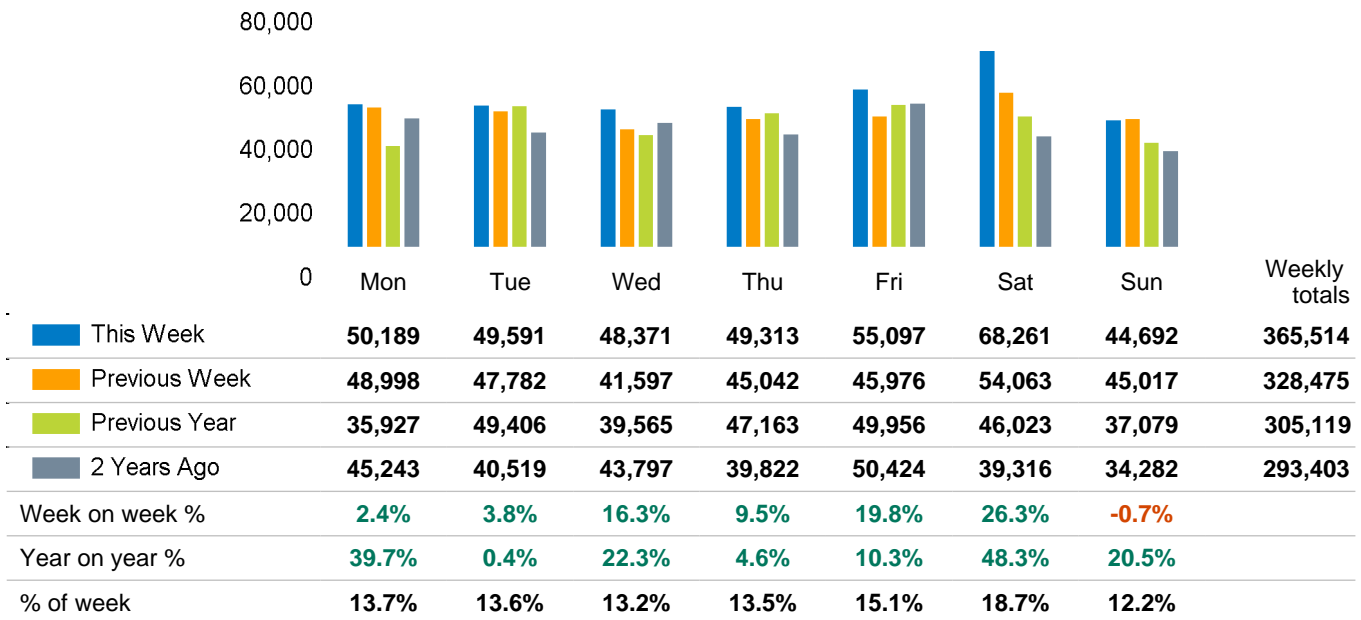

The total number of visitors to Future Wood Green BID for the last 52 weeks is 15,730,482 which is 1.2% up on the previous year.

The total number of visitors for the year to date is 4,706,841 which is 0% up on the previous year.

The total number of visitors to Future Wood Green BID in week commencing 20 April 2026 was 365,514.

The busiest day in week commencing 20 April 2026 was Saturday with 68,261 visitors.

The peak hour of the week was 14:00 on Saturday 25 April 2026 with footfall of 6,697.

Footfall Counts by week

■ This Week ■ Previous Year
■ Previous Week ■ 2 Years Ago

Weather

	Mon	Tue	Wed	Thu	Fri	Sat	Sun
This week	16°	14°	16°	19°	19°	22°	20°
Previous week	16°	17°	17°	18°	18°	18°	17°
Previous year	16°	17°	17°	16°	16°	18°	21°

Footfall Counts by day

Footfall Counts by hour

Footfall Counts by week

Footfall Counts by location

■ This week
 ■ Previous week
 ■ Previous year
 ■ 2 Years ago

This Week	148,449	115,547	101,518
Previous Week	130,528	98,241	99,706
Previous Year	129,265	92,814	83,040
2 Years Ago	136,036	73,248	84,119
Week on week %	13.7 %	17.6 %	1.8 %
Year on Year %	14.8 %	24.5 %	22.3 %