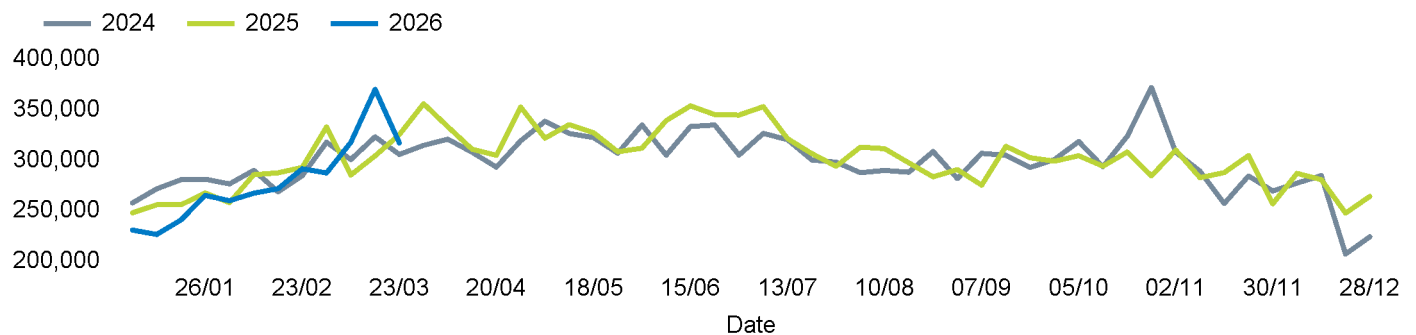

Footfall Counts by week