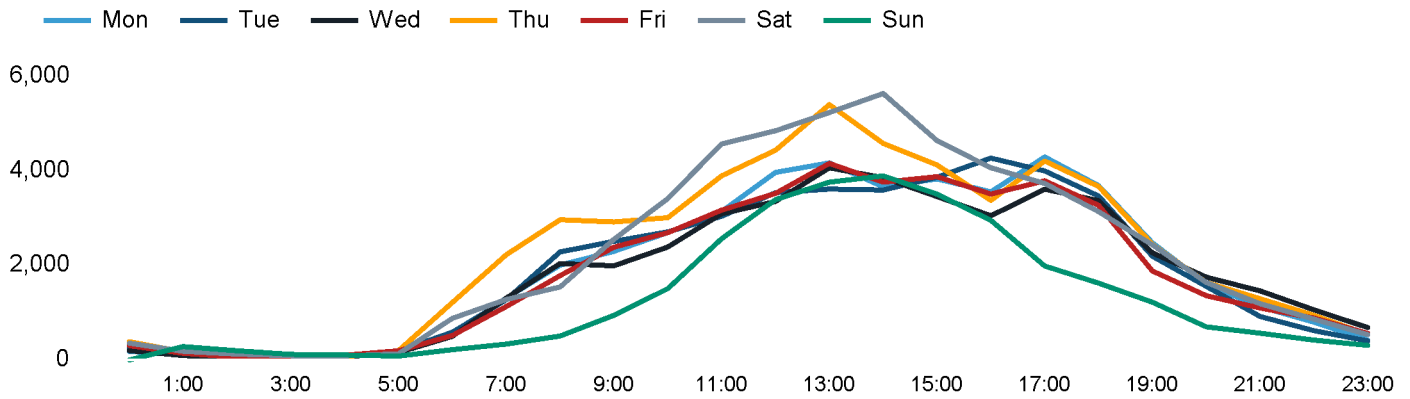

Footfall Counts by hour