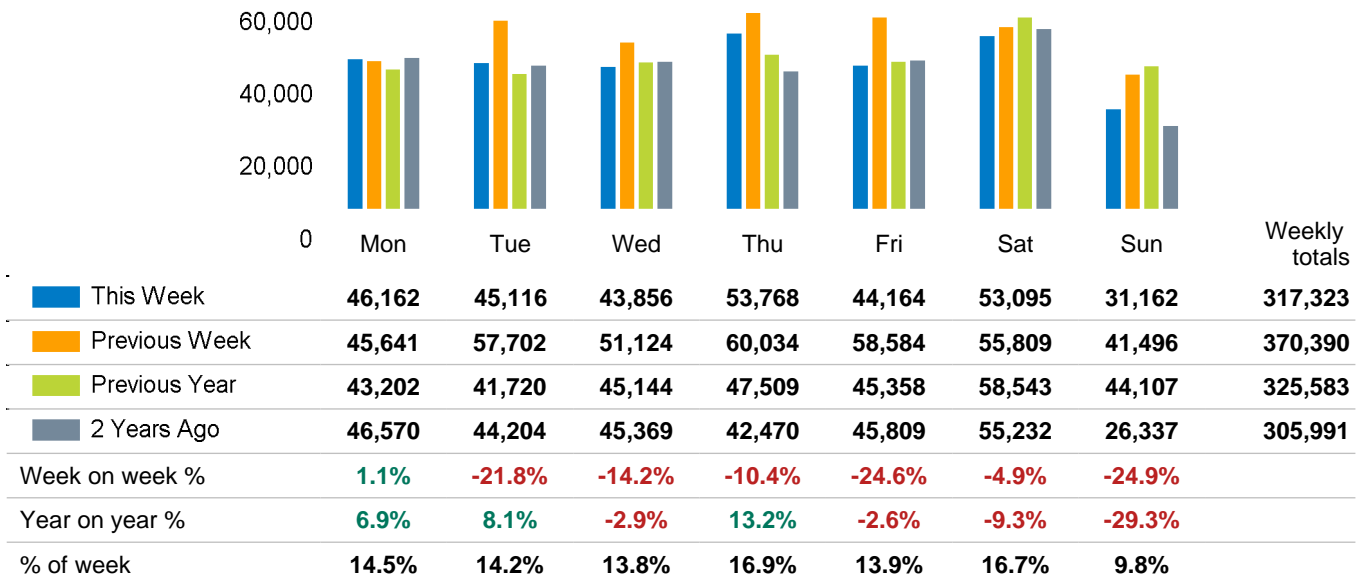

The total number of visitors to Future Wood Green BID for the last 52 weeks is 15,678,834 which is 1.3% up on the previous year.

The total number of visitors for the year to date is 3,349,427 which is 1.6% down on the previous year.

The total number of visitors to Future Wood Green BID in week commencing 23 March 2026 was 317,323.

The busiest day in week commencing 23 March 2026 was Thursday with 53,768 visitors.

The peak hour of the week was 14:00 on Saturday 28 March 2026 with footfall of 5,628.

Footfall Counts by week

■ This Week ■ Previous Year
■ Previous Week ■ 2 Years Ago

Weather

	Mon	Tue	Wed	Thu	Fri	Sat	Sun
This week	16°	16°	13°	11°	13°	13°	11°
Previous week	13°	16°	19°	19°	17°	14°	14°
Previous year	14°	14°	17°	17°	15°	15°	17°

Footfall Counts by day

Footfall Counts by hour

Footfall Counts by week

Footfall Counts by location

■ This week
 ■ Previous week
 ■ Previous year
 ■ 2 Years ago

This Week	134,054	95,122	88,147
Previous Week	159,933	119,491	90,966
Previous Year	135,606	105,997	83,980
2 Years Ago	139,520	84,627	81,844
Week on week %	-16.2 %	-20.4 %	-3.1 %
Year on Year %	-1.1 %	-10.3 %	5.0 %